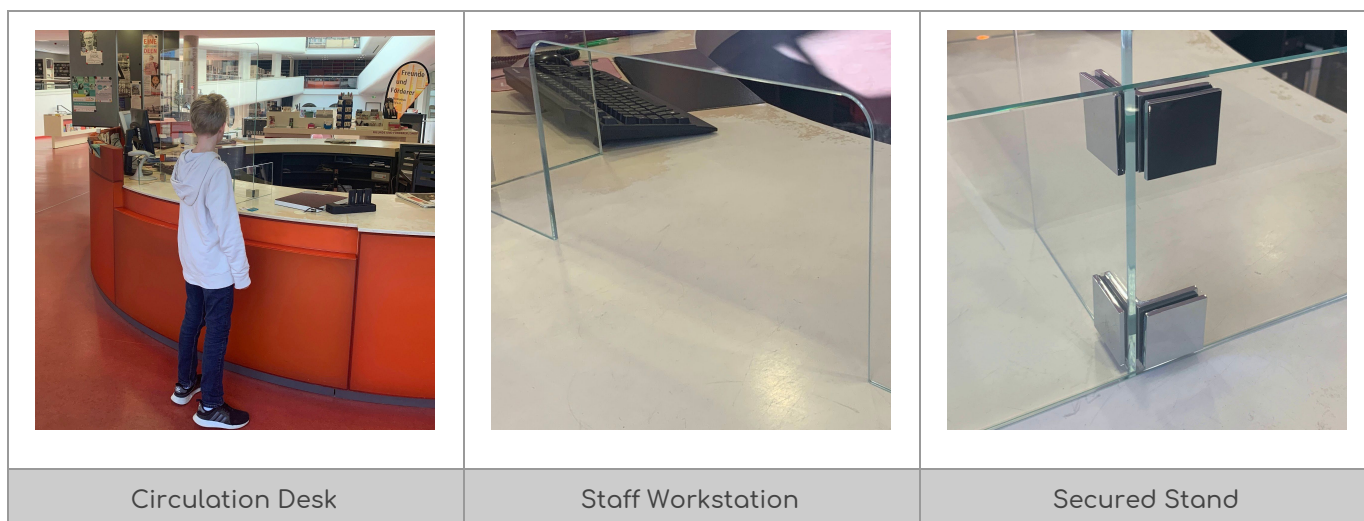

mk Sneeze Guard

safe | transparent | durable | aesthetic

mk Sneeze Guard

safe | transparent | durable | aesthetic

mk Sneeze Guard Features & Benefits

The mk Sneeze Guard can be placed on any desk with public contact in order to minimize the risk of infection for staff and patron.

The transparent design ensures to keep eye contact with each other.

The glass is made of safety glass, has a stable stand and is secured with rubber pads to avoid sliding. The protective glass is held by two 12" (30 cm) long feet.

An opening with a width of 16" (40 cm) and a height of 8" (20 cm) is provided.

The "real" glass we offer can be cleaned and disinfected very easily. Plexi- / acrylic- solutions do not offer these possibilities without damaging the material surface over time.

mk Sneeze Guard

safe | transparent | durable | aesthetic

mk Sneeze Guard Technical Data

- Safety Glass: 0.315" (8 mm)
- Width 32" (800 mm) x Height 35" (900 mm) plus Stand
- Opening: Width 16" (400 mm) x Height 8" (200 mm)
- Secure Stand: Length 16" (400 mm) x Height 8" (200 mm)
- Includes assembling instructions